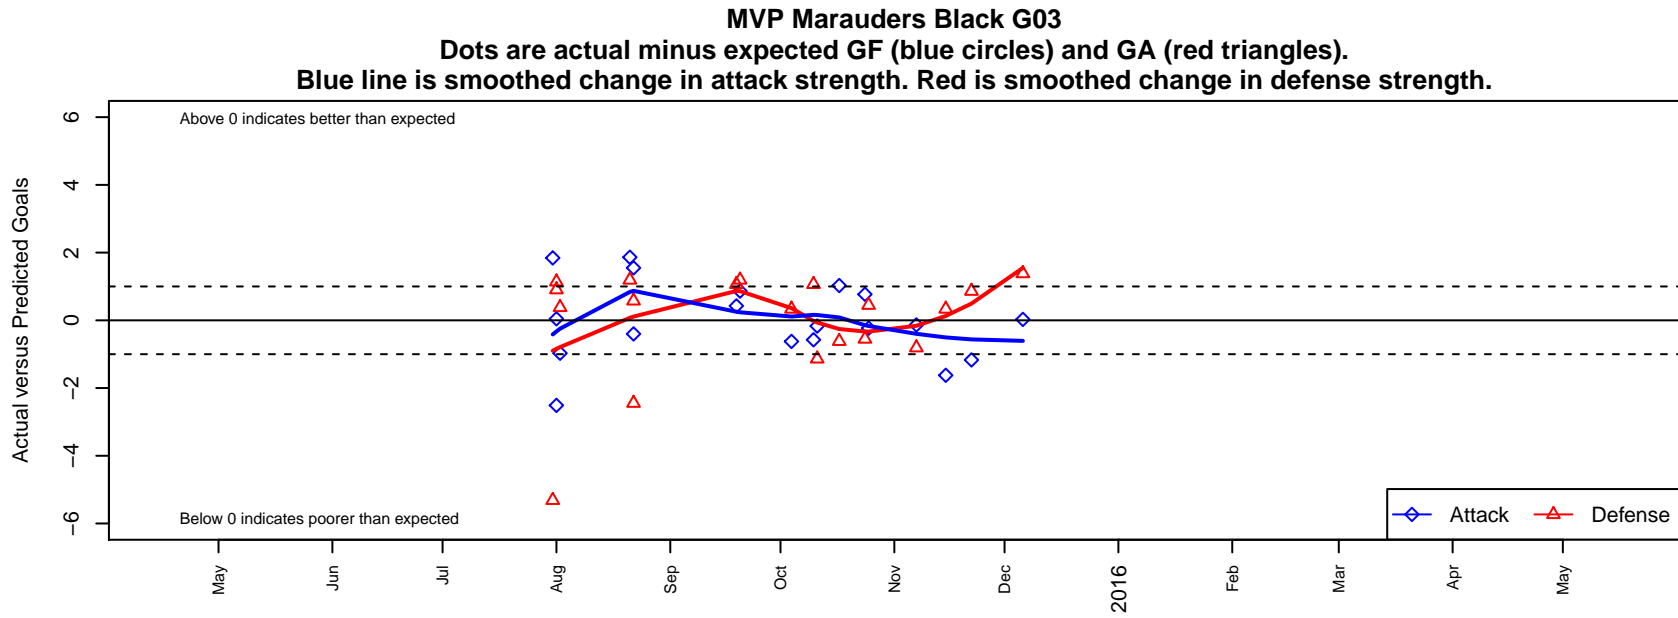

# MVP Marauders Black G03

Maple Valley Premier SC  
Maple Valley, WA  
G03 total strength=422  
attack=0.33 defense=0.22  
fall league = PSPL Copa Green U12

alt names used:  
MVP 03 Maruaders Black  
MVP Marauders 03 Black  
MVP Marauders 03 Black

Venues played:  
2015 Blast Off GU12 B  
2015 Xtreme Cup GU12 Silver  
2015 PSPL Copa Green U12

**attack and defense variance (black dot)  
relative to other teams  
and top 10 in region**

**attack and defense rating  
relative to others at age  
and all opponents in last 13 months**