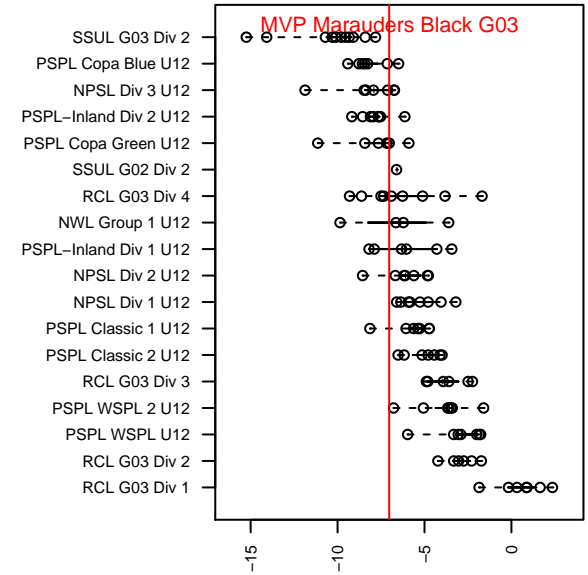

# MVP Marauders Black G03

Maple Valley Premier SC  
Maple Valley, WA  
G03 total strength=422  
attack=0.33 defense=0.22  
fall league = PSPL Copa Green U12

alt names used:  
MVP 03 Maruaders Black  
MVP Marauders 03 Black  
MVP Marauders 03 Black

Venues played:  
2015 Blast Off GU12 B  
2015 Xtreme Cup GU12 Silver  
2015 PSPL Copa Green U12

**attack and defense variance (black dot)  
relative to other teams  
and top 10 in region**

**attack and defense rating  
relative to others at age  
and all opponents in last 13 months**