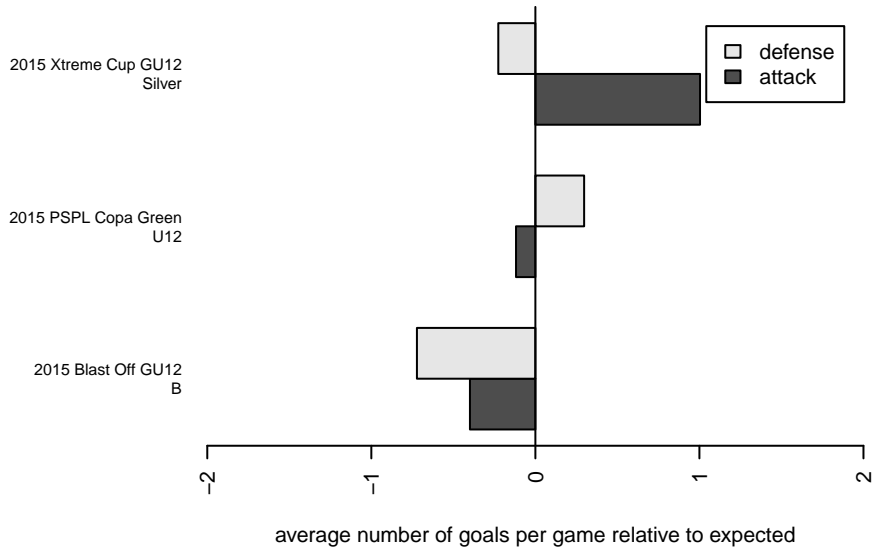

Performance relative to 13 month average